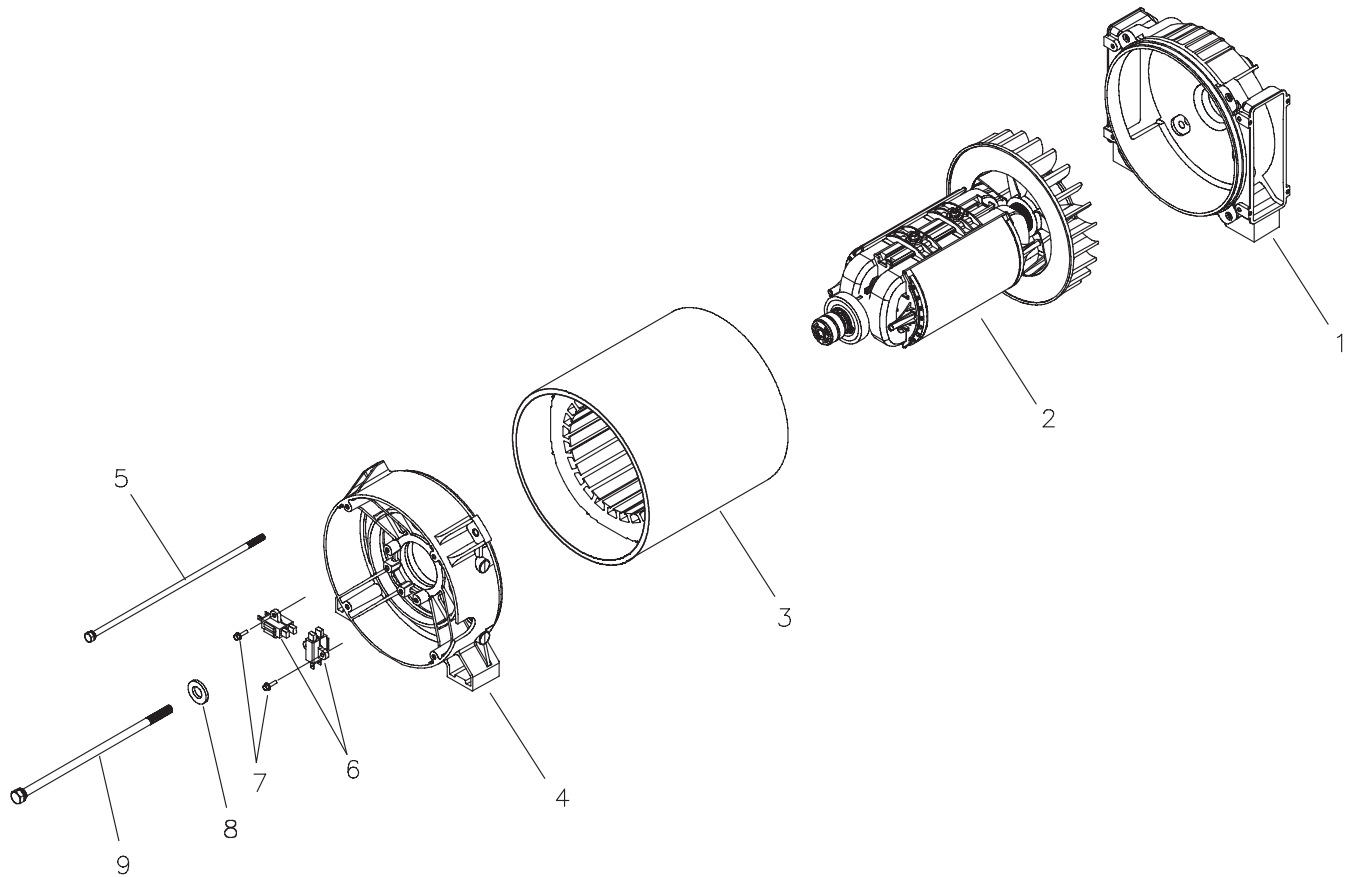

# Exploded View & Illustrated Parts List - Control Panel

Item	Part #	Description
1	198911GS	ASSY., Cover, Circuit Breaker w/ Decals
2	*	SCREW, 10 x 0.62, Plastite
3	202593GS	BREAKER, Circuit 100A, 2P
4	192770GS	BRACKET, Mounting Breaker
5	199011GS	LUG, Ground Connect
6	191991GS	BOLT, 1/4-10 x 1, Plastite
7	198573GS	FUSE, Auto Type 15 Amp
8	196655GS	ASSY., Control Panel
9	197492GS	SCREW, PT, M4 - 1.79 x 16.0
10	198910GS	ASSY., Duct, Engine Air w/ Decals
12	198549GS	DECAL, Terminal Block
13	198550GS	DECAL, Ground, Neutral
14	205393GS	DECAL, Warning, Outdoor Install
15	193297GS	DECAL, Caution, Standby
16	205392GS	DECAL, Warning, Auto Start

# Exploded View & Illustrated Parts List - Alternator

Item	Part #	Description
1	195235GS	ADAPTER, Mounting, Alternator
2	199252GS	ASSY, Rotor
3	199254GS	STATOR
4	195234GS	RBC
5	197177GS	HEX HEAD, SEM Screw
6	66386GS	ASSY, Holder, Brush
7	66849GS	TAPTITE, M5 - 0.8 x 16
8	203200GS	WASHER, 3/8" SAE
9	200442GS	BOLT, 3/8 - 24 x 15.20"